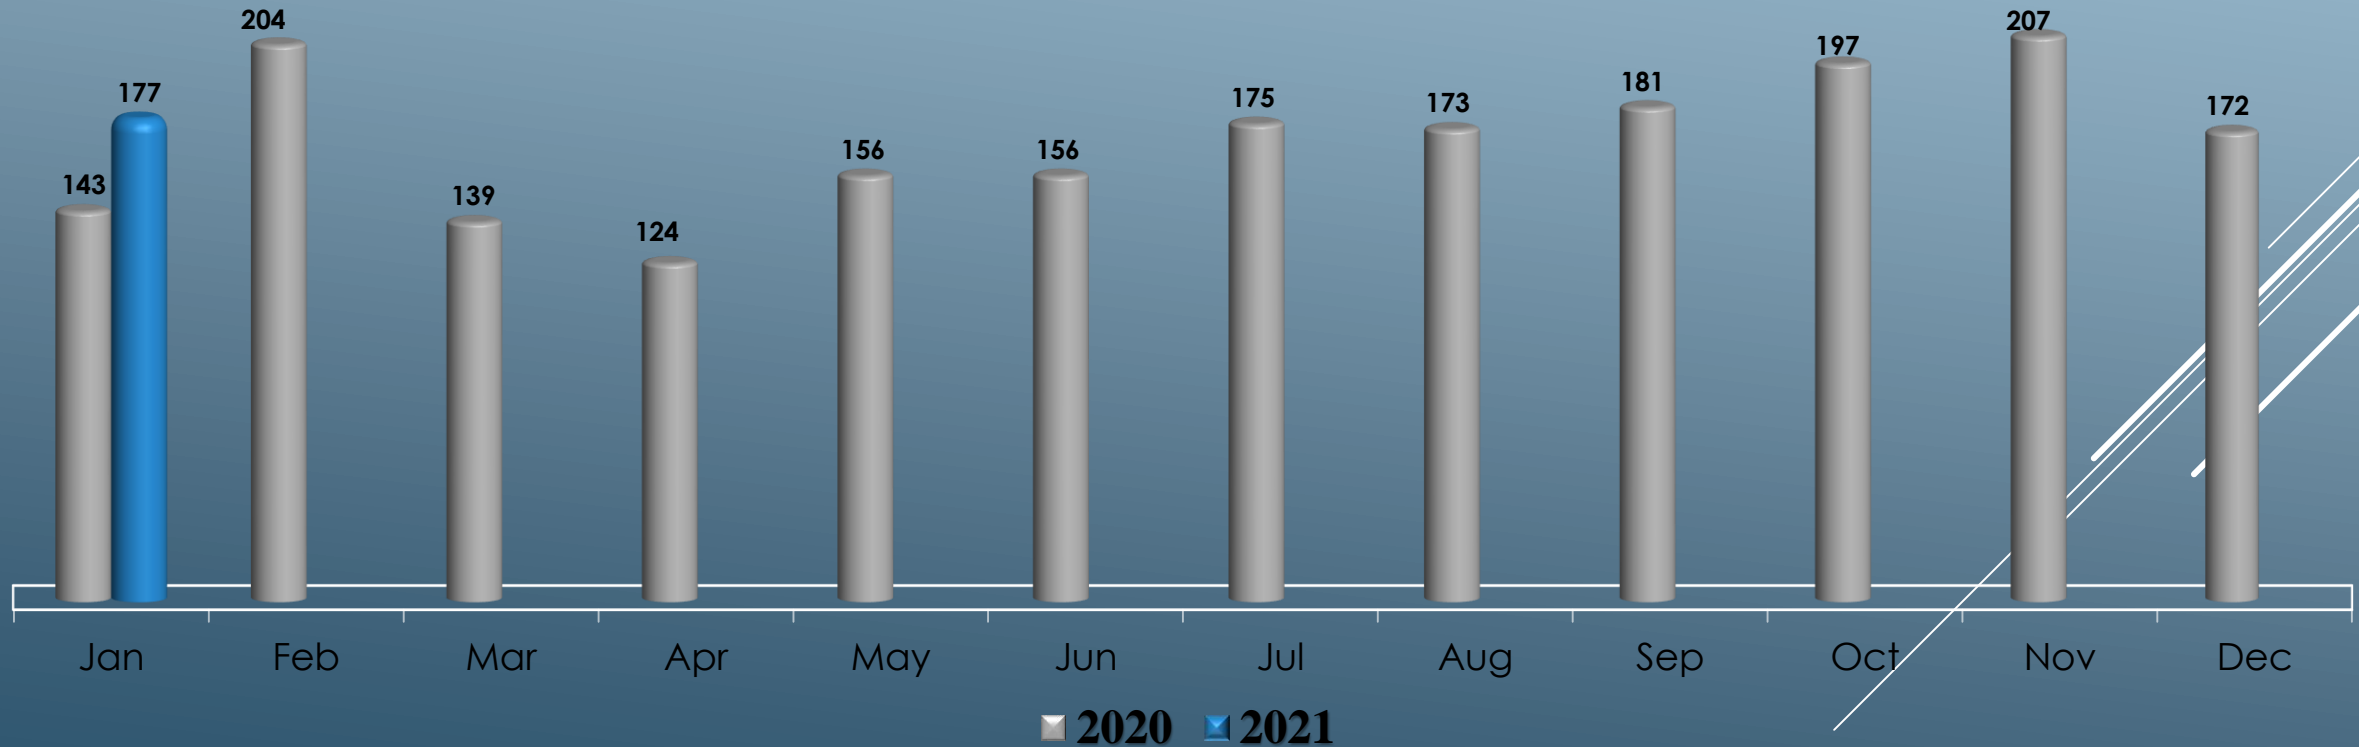

# ROSENBERG POLICE DEPARTMENT

January 2021 Monthly Report

# PROPERTY CRIMES

**January 2020 compared to January 2021**  
*21% increase*

### Rosenberg City Limits:

- 5 Assault
- 5 Drug/Narcotics